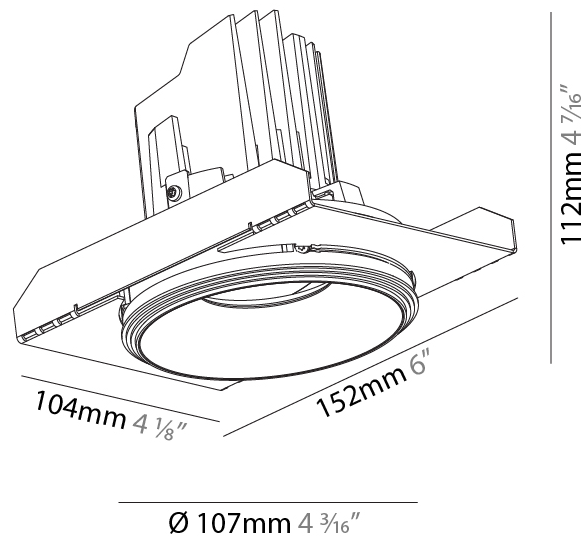

ELECTRICAL

Lamp Type: LED (Zhaga Standard)
Input Wattage (W): 15.5
Total Output Wattage (W): 14.5
Dimming: Tri-Mode (Non-Dimming and Phase Dimming (120Vac only) and 0-10V Dimming)
Driver Included: No
Driver Location: Recessed Housing
Driver Type: Constant Current - Universal
Driver Class: Class 2
Housing: See components
Input Voltage (V): 120 - 277
Constant Current (MA): 500

LED

Number of LEDs: 1
Color Temperature (°K): 2700 / 3000 / 3500 / 4000
Max. Delivered Lumen (lm): 940 / 980 / 1029 / 1050
Nominal Lumen (lm): 1386 / 1438 / 1511 / 1542
CRI: >90 CRI
Efficiency (%): 87.9 / 88.4 / 87.9
Lamp Life (hrs): 50000
Upon Request: RGB-W Tunable White Special Color Temperature Special LED

OPTICAL

Reflector°: 20 / 40 / 60
Adjustability: Rotational 355°; Tilt 10°
Upon Request: Special Beam Angles

RATINGS AND CERTIFICATIONS

Zaneen Group Inc. © 2024, T 1800-388-3382, F 416-247-9319, www.zaneen.com
Certified By: Certified for North American Standards
Available for International specifications by adding "INT" at the end of the existing Model #. For assistance on 'custom' specifications, contact zteam@zaneen.com.
IP Rating: IP20
If a conflict occurs to supply the best product, we reserve the right to change specifications or materials without notice. The most recent specification sheets are found at zaneen.com