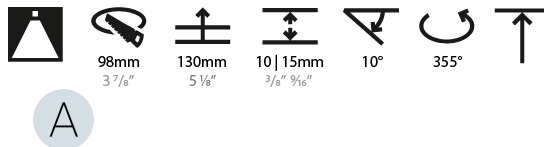

PHYSICAL

Shape: Round
Diameter (mm): 107
Diameter (in): 4 3/16
Height (mm): 112
Height (in): 4 7/16
Ceiling Thickness (mm): 10 / 12.5 / 15
Ceiling Thickness (in): 3/8 or 1/2 or 9/16
Min. Recessing Depth (mm): 130
Min. Recessing Depth (in): 5 1/8
Light Distribution: Adjustable / Downlight
Weight (kg): 0.485
Weight (lbs): 1.07
Fixture Finish: SSR / BKV / CWI / CRY / HAB / LAG / UFT / ITA / RUA / RUR / MIC / FTG / MYG / TWT / LOD / PUS / FRO / FUP / KIA / POP / BLS / SPG / MEY / GOH / GUM / CHC / COM / ABZ / JAG / OBR / MOS / ROR
Fixture Material: Aluminum Die Cast
Cut-out Measurements: 98mm / 3 7/8"

ELECTRICAL

Lamp Type: LED (Zhaga Standard)
Input Wattage (W): 15.5
Total Output Wattage (W): 13
Dimming: Tri-Mode (Non-Dimming and Phase Dimming (120Vac only) and 0-10V Dimming)
Driver Included: No
Driver Location: Recessed Housing
Driver Type: Constant Current - Universal
Driver Class: Class 2
Housing: See components
Input Voltage (V): 120 - 277
Constant Current (MA): 500

LED

Number of LEDs: 1
Color Temperature (°K): 2700 / 3000 / 3500 / 4000
Max. Delivered Lumen (lm): 940 / 980 / 1029 / 1050
Nominal Lumen (lm): 1386 / 1438 / 1511 / 1542
CRI: >90 CRI
Lamp Life (hrs): 50000

OPTICAL

Reflector: 20 / 40 / 60
Adjustability: Rotational 355°, Tilt 10°

RATINGS AND CERTIFICATIONS

Certified By: Certified for North American Standards
IP rating: IP20