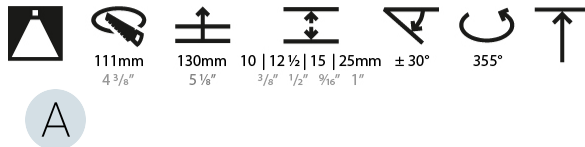

PHYSICAL

Shape: Round
Diameter (mm): 107
Diameter (in): 4 3/16
Height (mm): 112
Height (in): 4 7/16
Ceiling Thickness (mm): 10 / 12.5 / 15 / 25
Ceiling Thickness (in): 3/8 or 1/2 or 9/16 or 1
Min. Recessing Depth (mm): 130
Min. Recessing Depth (in): 5 1/8
Light Distribution: Adjustable / Downlight
Weight (kg): 0.557
Weight (lbs): 1.227
Fixture Finish: SSR / BKV / CWI / CRY / HAB / LAG / UFT / ITA / RUA / RUR / MIC / FTG / MYG / TWT / LOD / PUS / FRO / FUP / KIA / POP / BLS / SPG / MEY / GOH / GUM / CHC / COM / ABZ / JAG / OBR / MOS / ROR
Fixture Material: Aluminum Die Cast
Cut-out Measurements: Ø 111mm / 4 3/8"
Upon Request: Unique Ceiling Thickness

ELECTRICAL

Lamp Type: LED (Zhaga Standard)
Input Wattage (W): 15.5
Total Output Wattage (W): 14.5
Dimming: Tri-Mode (Non-Dimming and Phase Dimming (120Vac only) and 0-10V Dimming)
Driver Included: No
Driver Location: Recessed Housing
Driver Type: Constant Current - Universal
Driver Class: Class 2
Housing: See components
Input Voltage (V): 120 - 277
Constant Current (MA): 500

LED

Number of LEDs: 1
Color Temperature (°K): 2700 / 3000 / 3500 / 4000
Max. Delivered Lumen (lm): 940 / 980 / 1029 / 1050
CRI: >90 CRI
Efficiency (%): 87.9 / 88.4 / 87.9 / 87.9
Lamp Life (hrs): 50000
Upon Request: RGB-W Tunable White Special Color Temperature Special LED

OPTICAL

Reflector: 20 / 40 / 60
Adjustability: Rotational 355°; Tilt 30°
Upon Request: Special Beam Angles

RATINGS AND CERTIFICATIONS