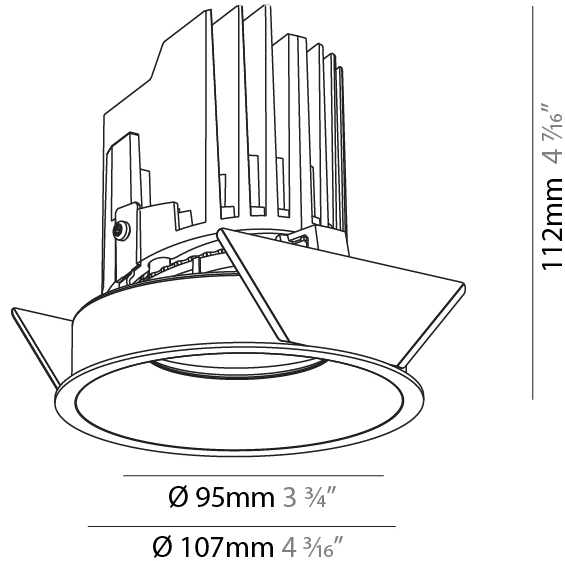

GENERAL

Series: Bioniq
 Subseries: Bioniq Round Semi Adjustable
 Brand: Prolicht
 Division: Architectural
 Mounting Type: Recessed
 Mounting Location: Ceiling
 Subcategory: Downlight

PHYSICAL

Shape: Round
 Diameter (mm): 107
 Diameter (in): 4 3/16
 Height (mm): 112
 Height (in): 4 7/16
 Ceiling Thickness (mm): 10 / 12.5 / 15
 Ceiling Thickness (in): 3/8 or 1/2 or 9/16
 Min. Recessing Depth (mm): 130
 Min. Recessing Depth (in): 5 1/8
 Light Distribution: Adjustable / Downlight
 Weight (kg): 0.485
 Weight (lbs): 1.07
 Fixture Finish: SSR / BKV / CWI / CRY / HAB / LAG / UFT / ITA / RUA / RUR / MIC / FTG / MYG / TWT / LOD / PUS / FRO / FUP / KIA / POP / BLS / SPG / MEY / GOH / GUM / CHC / COM / ABZ / JAG / OBR / MOS / ROR
 Fixture Material: Aluminum Die Cast
 Cut-out Measurements: 98mm / 3 7/8"

OPTICAL

Reflector: 20 / 40 / 60
 Adjustability: Rotational 355°, Tilt 10°

RATINGS AND CERTIFICATIONS

Certified By: Certified for North American Standards
 IP rating: IP20

BIONIQ ROUND SEMI ADJUSTABLE RECESSED