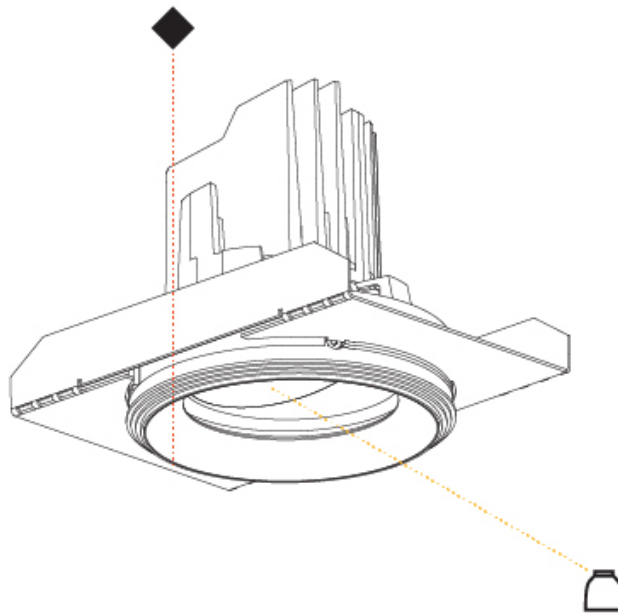

BIONIQ ROUND ADJUSTABLE TRIMLESS

A35179-

PROJECT

TYPE

SPECIFIER

QUANTITY

DATE