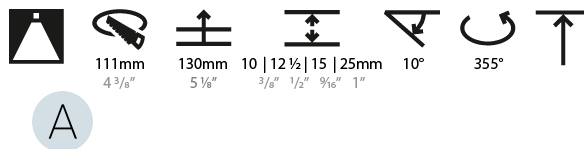

ELECTRICAL

Lamp Type: LED (Zhaga Standard)
Input Wattage (W): 15.5
Total Output Wattage (W): 14.5
Dimming: Tri-Mode (Non-Dimming and Phase Dimming (120Vac only) and 0-10V Dimming)
Driver Included: No
Driver Location: Recessed Housing
Driver Type: Constant Current - Universal
Driver Class: Class 2
Housing: See components
Input Voltage (V): 120 - 277
Constant Current (MA): 500

LED

Number of LEDs: 1
Color Temperature (°K): 2700 / 3000 / 3500 / 4000
Max. Delivered Lumen (lm): 940 / 980 / 1029 / 1050
Nominal Lumen (lm): 1386 / 1438 / 1511 / 1542
CRI: >90 CRI
Efficiency (%): 87.9 / 88.4 / 87.9
Lamp Life (hrs): 50000
Upon Request: RGB-W Tunable White Special Color Temperature Special LED

OPTICAL

Reflector°: 20 / 40 / 60
Adjustability: Rotational 355°; Tilt 10°
Upon Request: Special Beam Angles

RATINGS AND CERTIFICATIONS

Zaneen Group Inc. © 2024, T 1800-388-3382, F 416-247-9319, www.zaneen.com
Certified By: Certified for North American Standards
Available for International specifications by adding "INT" at the end of the existing Model #. For assistance on 'custom' specifications, contact zteam@zaneen.com.
IP Rating: IP20
If a conflict occurs to supply the best product, we reserve the right to change specifications or materials without notice. The most recent specification sheets are found at zaneen.com